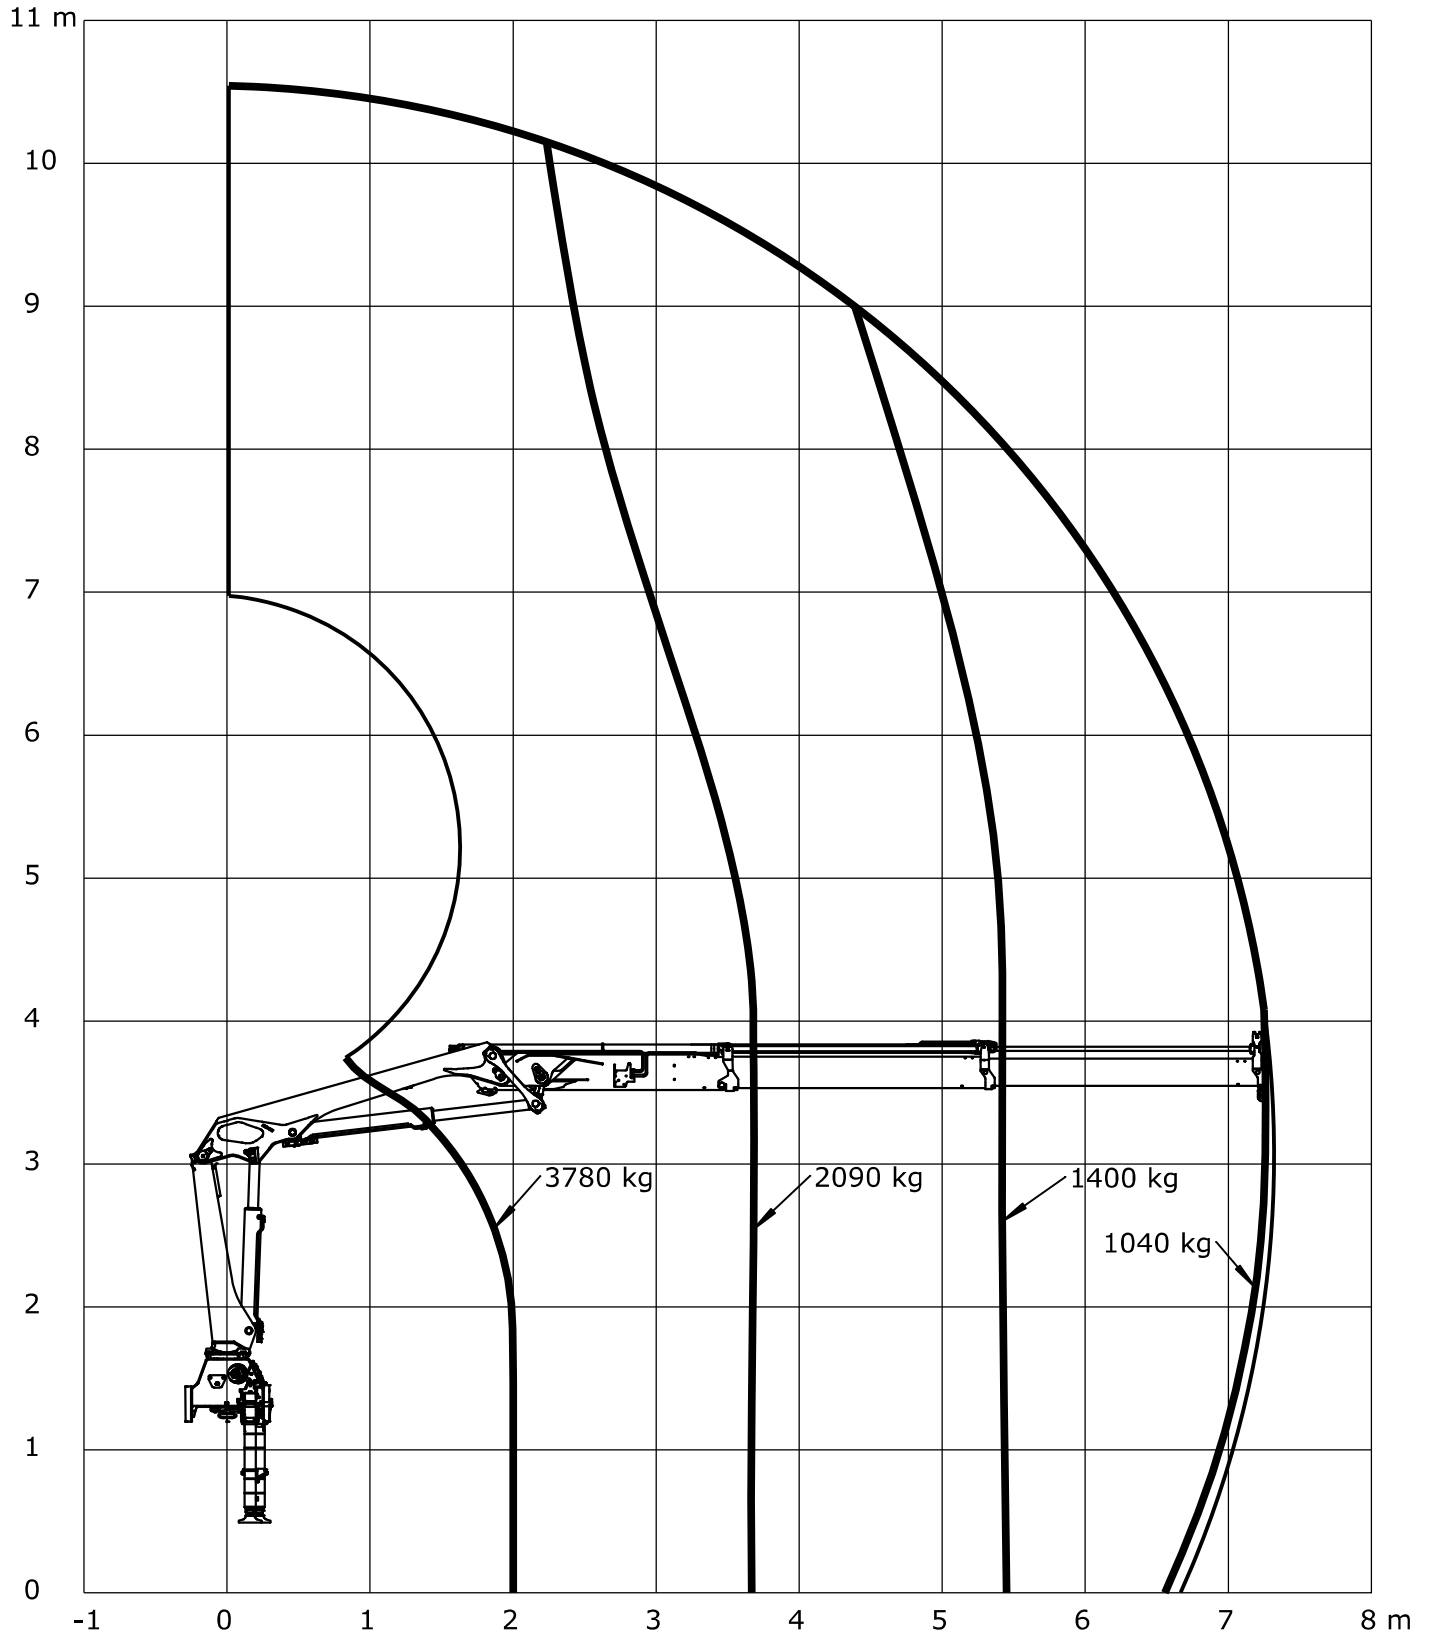

Lifting capacity diagram, K2

| | | | |
|---------------|------------|---------|-------|
| Catalogue no. | 31 121 | Section | 322 |
| Date | 12-04-2016 | Page | 1 (1) |

Loading group: EN12999 HC1 HD5/B3